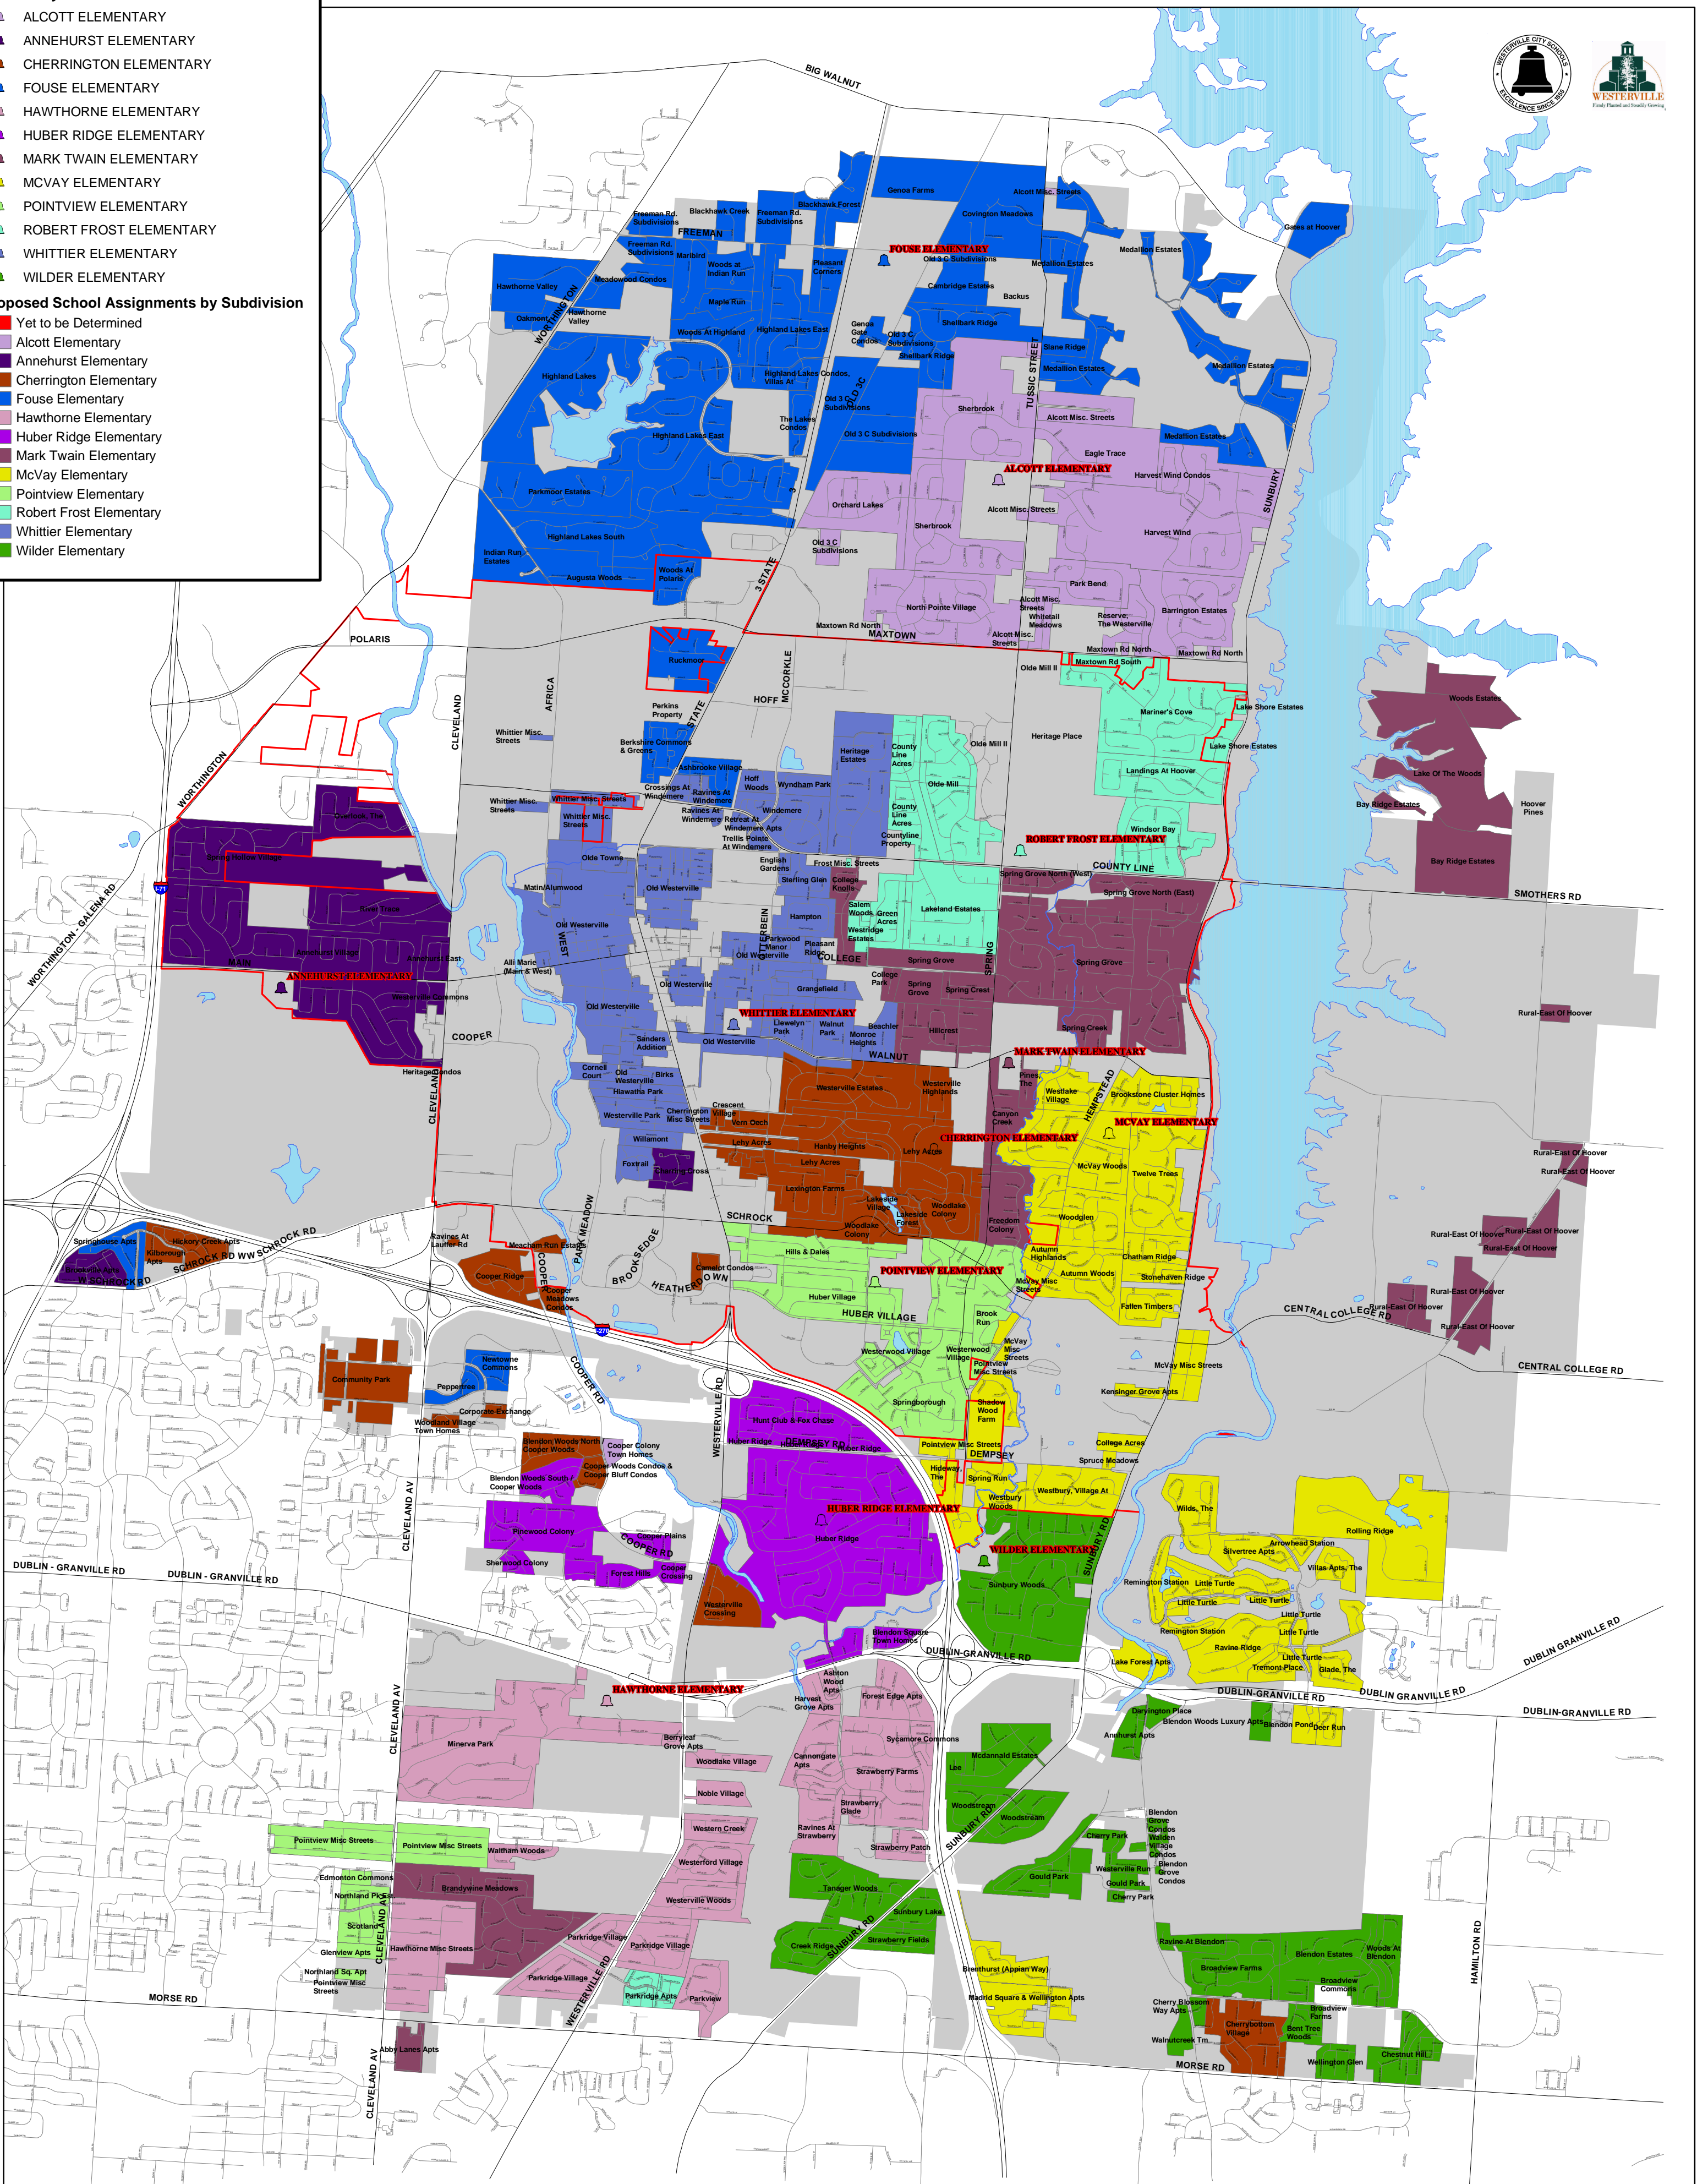

WESTERVILLE CITY SCHOOLS Elementary School Redistricting

Adopted Plan K thru 5

Legend

Elementary School

-  ALCOTT ELEMENTARY
-  ANNEHURST ELEMENTARY
-  CHERRINGTON ELEMENTARY
-  FOUSE ELEMENTARY
-  HAWTHORNE ELEMENTARY
-  HUBER RIDGE ELEMENTARY
-  MARK TWAIN ELEMENTARY
-  MCVAY ELEMENTARY
-  POINTVIEW ELEMENTARY
-  ROBERT FROST ELEMENTARY
-  WHITTIER ELEMENTARY
-  WILDER ELEMENTARY

Proposed School Assignments by Subdivision

-  Yet to be Determined
-  Alcott Elementary
-  Annehurst Elementary
-  Cherrington Elementary
-  Fouse Elementary
-  Hawthorne Elementary
-  Huber Ridge Elementary
-  Mark Twain Elementary
-  McVay Elementary
-  Pointview Elementary
-  Robert Frost Elementary
-  Whittier Elementary
-  Wilder Elementary

The information from which this map was compiled is constantly being updated and is subject to change. The information has been compiled from various sources, which we believe to be reliable. However, we do not warrant this information.

Printed: February 25, 2002

0 0.25 0.5 1 1.5 Miles